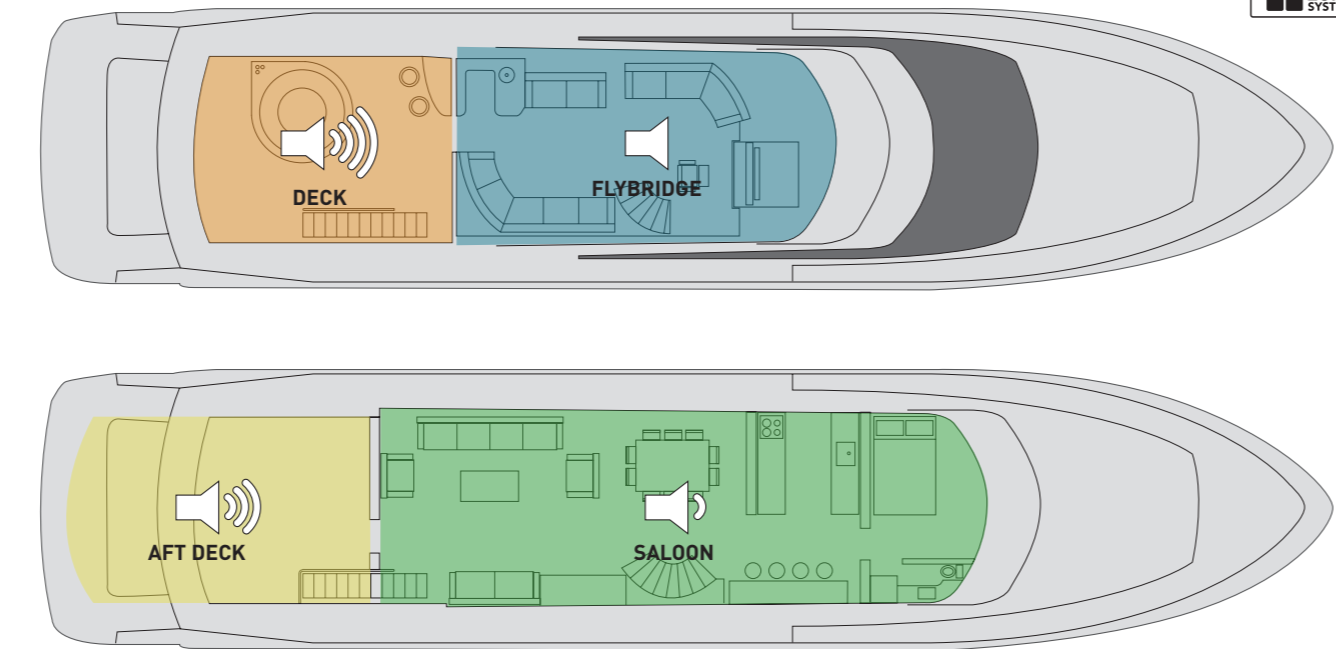

NMEA 2000® - COMMUNICATION NETWORK

The FUSION 700 Series is a NMEA 2000 Certified marine device. NMEA 2000 is the standard marine protocol onboard many vessels, this enables electronic equipment hard wired into the NMEA 2000 Bus the ability to communicate with each other. Many boats with multi-purpose displays at the helm or electronic engine control will already have the NMEA 2000 communication network installed. FUSION's 700 Series entertainment system can connect to the network and communicate with other compatible NMEA 2000 devices. FUSION-Link compatible NMEA 2000 multifunction displays can control the 700 Series entertainment experience from the display itself.

ADVANCED MULTI-ZONE TECHNOLOGY - 4 SEPARATE ZONES

FUSION's 700 Series has independent control of balance, subwoofer and volume in four separate listening zones. To ensure ease of use, zones can be named: For example; Flybridge, Saloon, Deck and AFT Deck — remotely to instantly see which zone you are adjusting. The 700 Series has two Hi-Fi Class-D amplified Zones, plus two Zones ready to be connected to a FUSION ultra-compact zone amplifier or a larger marine amplifier for increased sound and outstanding bass. Every Zone has stereo line level audio and subwoofer out, plus independent volume control, so it's easy to bring an amazing home theatre experience to your boat.