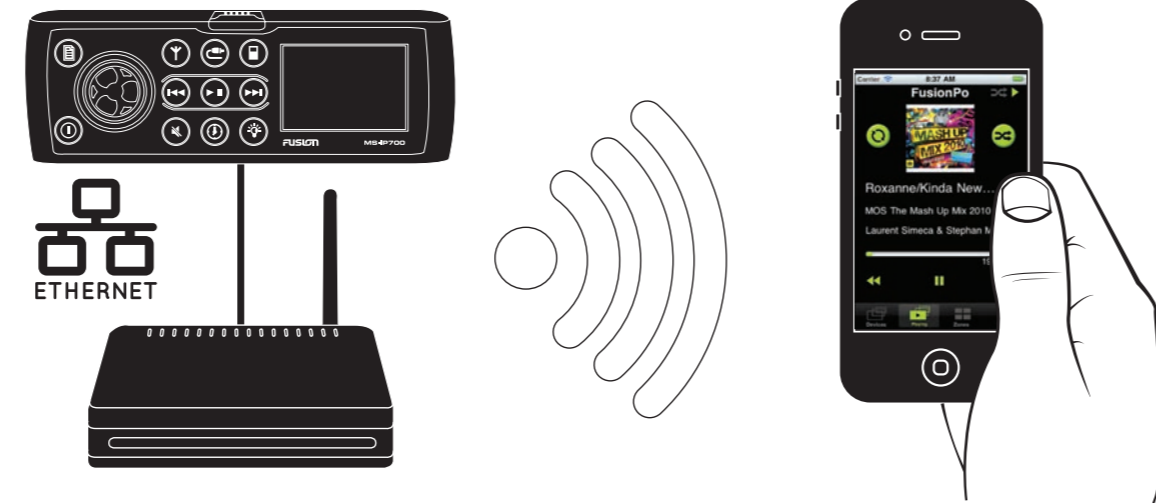

Smaller or older vessels without NMEA 2000 can still have FUSION MS-NRX200 wired remotes in almost any location. Or for absolute simplicity, the 700 Series can be controlled at the Entertainment unit. A FUSION NMEA 2000 starter kit (MS-N2KSTART or MS-N2KCONN) is required for NMEA 2000 connectivity.

ADVANCED MULTI-ZONE TECHNOLOGY - 4 SEPARATE ZONES

FUSION's 700 Series has independent control of balance, subwoofer and volume in four separate listening zones. To ensure ease of use, zones can be named: For example; Flybridge, Saloon, Deck and AFT Deck — remotely to instantly see which zone you are adjusting. The 700 Series has two Hi-Fi Class-D amplified Zones, plus two Zones ready to be connected to a FUSION ultra-compact zone amplifier or a larger marine amplifier for increased sound and outstanding bass. Every Zone has stereo line level audio and subwoofer out, plus independent volume control, so it's easy to bring an amazing home theatre experience to your boat.

SMART WIRING SOLUTIONS

For vessels with an existing FUSION 600 series stereo and remote installation, the FUSION 700 series and MS-NRX200 wired remotes will connect directly into the existing wiring with the addition of the FUSION Tee Piece supplied. The 700 Series is not backwards compatible with existing wired remotes.

ETHERNET - FULL WIRELESS CONTROL

Imagine full Wireless control of your FUSION 700 system anywhere on your boat from devices like the iPhone®. Add a Wi-Fi wireless router to the 700 Series Entertainment System and Apple® devices like the iPhone, iPod touch® and various Android products can wirelessly control the audio around the boat. Apps are available for download to enable iPhone, iPod touch, Android or PC wireless control. (See www.fusionelectronics.com for further connection details)