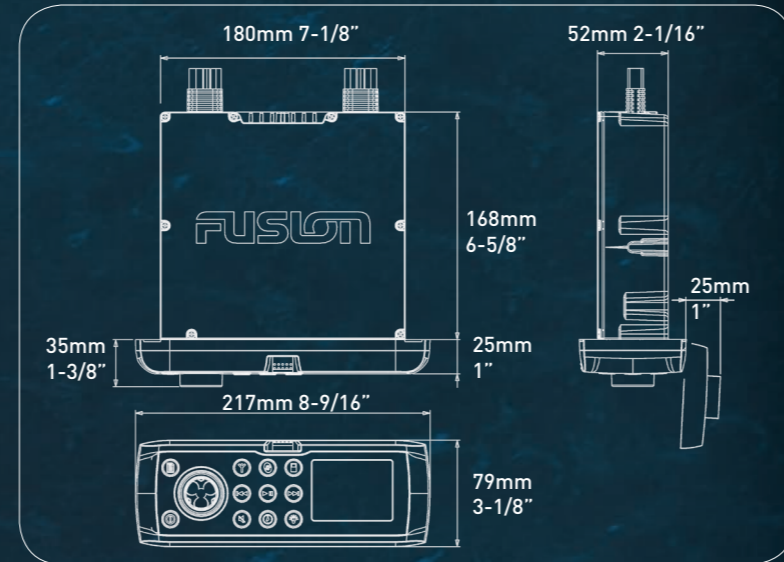

PRODUCT DIMENSIONS

WWW.FUSIONELECTRONICS.COM

FUSION Electronics New Zealand 09 369 2900
FUSION Electronics Australia 1300 736 012
FUSION Electronics Europe +31 76 5723 632
FUSION Electronics USA 623 580 9000
FUSION Electronics Pacific +64 9 369 2900