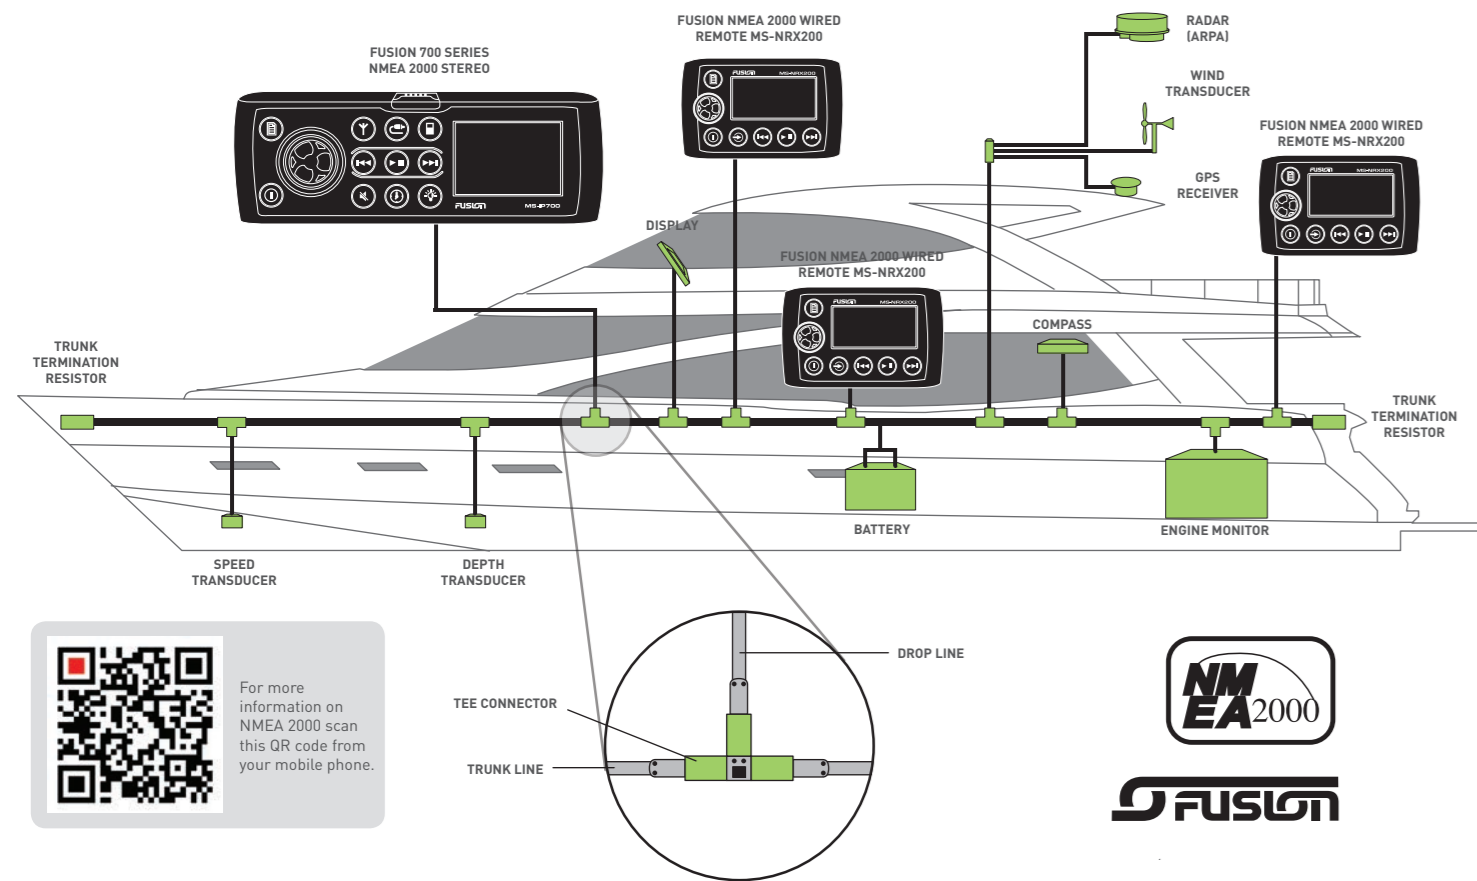

FUSION-Link THE EXCLUSIVE DIFFERENCE

FUSION's 700 Series is the most versatile, easy to use and fully-featured Marine Entertainment System ever, with World's-First exclusive features. FUSION-Link software enables skippers to simply control the 700 Series Entertainment System, using multi-purpose displays that are FUSION-Link compatible.

FUSION-Link partnered Multi-Purpose Displays like Chartplotters and Fish-Finders become the entertainment control centre for the entire vessel.

Visit www.fusionelectronics.com for details of compatible FUSION-Link partnered products.

NMEA 2000® - COMMUNICATION NETWORK

The FUSION 700 Series is a NMEA 2000 Certified marine device. NMEA 2000 is the standard marine protocol onboard many vessels, this enables electronic equipment hard wired into the NMEA 2000 Bus the ability to communicate with each other. Many boats with multi-purpose displays at the helm or electronic engine control will already have the NMEA 2000 communication network installed. FUSION's 700 Series entertainment system can connect to the network and communicate with other compatible NMEA 2000 devices. FUSION-Link compatible NMEA 2000 multifunction displays can control the 700 Series entertainment experience from the display itself.

Another huge advantage - FUSION's MS-NRX200 wired remote controls can connect to the NMEA 2000 Bus, removing the need to wire back to the stereo unit. The communication is both ways, as FUSION's MS-NRX200 remote can repeat NMEA data like depth, speed and wind direction on the remote's screen.