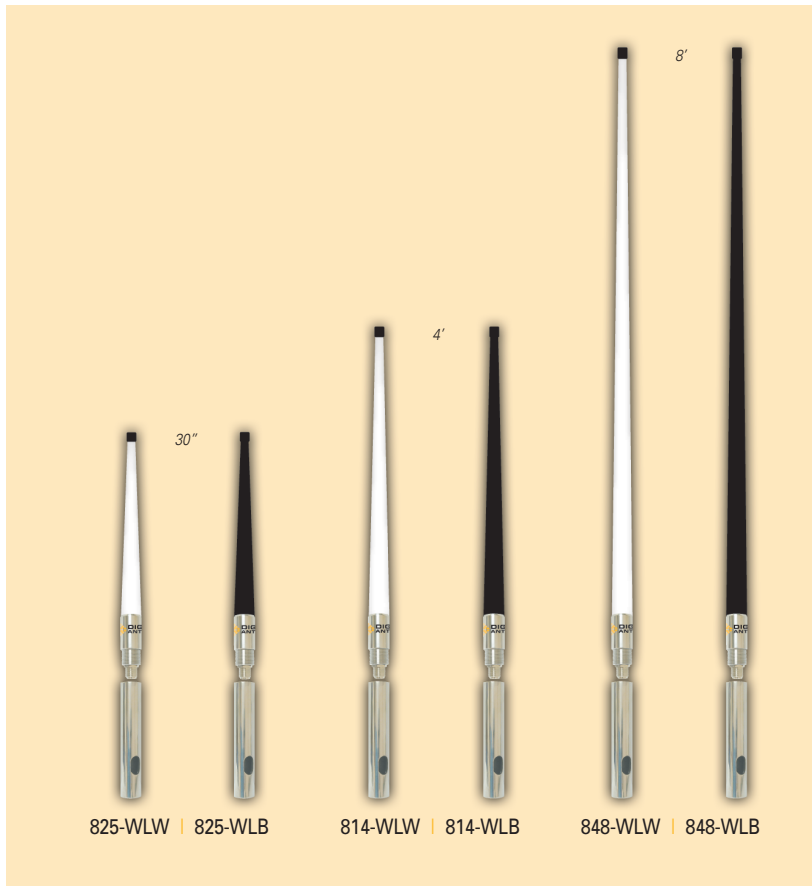

30" | 4' | 8' GHz ANTENNAS

10 dB GAIN WiFi ANTENNAS

SAILBOATS | YACHTS | COMMERCIAL VESSELS

Getting and staying connected on the water has never been easier. Digital Antenna's 2.4 GHz premium quality 10dB gain omni-directional antennas achieve optimal signal range on b/g wireless LANs, Bluetooth and multipoint radio equipment where high gain and wide coverage is desired. Designed to match other antennas on your boat, Digital's WiFi antennas are available in lengths of 30", 4' & 8'.

All WiFi Antennas Feature:

- Powerful brass radiators.
- Soldered connections.
- Power-directing ferrite choke bead.
- High gloss urethane finish.

Hand-assembled and tuned for maximum gain.

800 Series: 30" – 825-WLW | 825-WLB
4' – 814-WLW | 814-WLB
8' – 848-WLW | 848-WLB

Mount: Standard 1"-14 threaded base.

Connector: Highest quality Type-N female.

Cable: Not included – use Digital Antenna's PowerMax™ Cable.

Product Technical Specifications

Radiation Pattern	Omni-Directional
Gain (Trifecta™ Cell)	10 dBi
Bandwidth VSWR	< 1.5:1 = 2400-2500 MHz
Impedance	50 ohms
Max input power	100 watts
Dimensions	30", 4' or 8' x 1" tapered OD
Exterior finish	White, UV stable poly-urethane coating
Ferrule	316 Stainless Steel
RF Connector	Type N female
Installation	1"-14 threaded double female ferrule