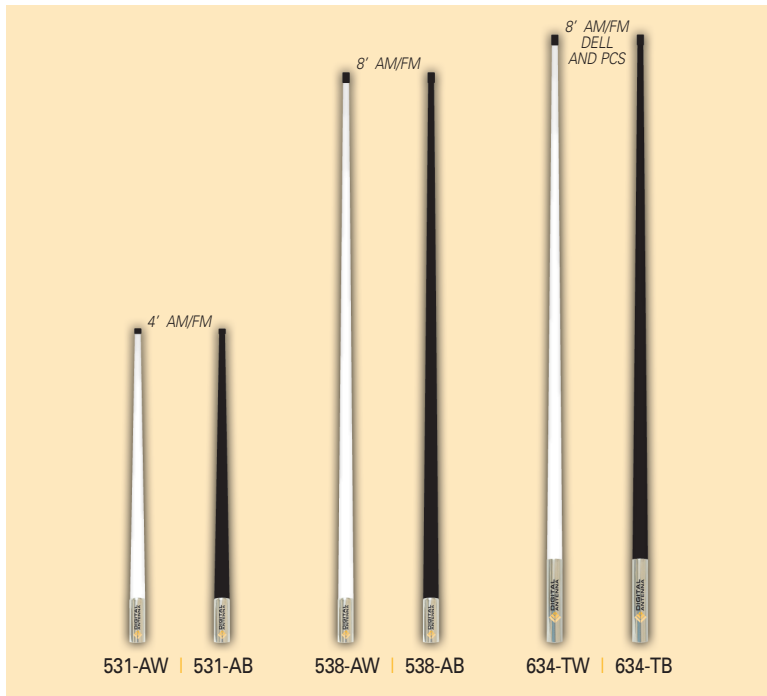

When onboard entertainment is your passion, Digital Antenna's AM/FM antennas deliver unbeatable reception and clarity. Choose our 500 GOLD Series dedicated AM/FM antenna or our versatile 600 GOLD Series Trifecta™ antenna combining AM/FM, cell and PCS in one durable antenna.

All AM/FM and Trifecta™ Antennas Feature:

- Soldered connections.
- High gloss urethane finish.
- Durable 316 grade stainless steel ferrules.

Hand-assembled and tuned for maximum gain.

500 GOLD Series: 4' – 531-AW | 531-AB 8' – 538-AW | 538-AB

Mount: Standard 1"–14 threaded base.
Connector: Un-attached Motorola type plug.
Cable: Includes 15' exclusive low-loss, tinned braid, foil shielded, UV stable RG-8X marine cable.

Digital Antenna's 4' AM/FM antennas (531-AW | 531-AB) are designed to match our 4' VHF (528-VW | 528-VB) and 4' cellular (563-CW | 563-CB) antenna.

Digital Antenna's 8' AM/FM (538-AW | 538-AB) antennas are designed to match our 8' VHF (529-VW | 529-VB) and 8' cellular (567-CW | 567-CB) antennas.

600 GOLD Series: 8' - 634-TW | 634-TB

Mount: Standard 1"–14 threaded base.
Connector: GOLD Factory-attached mini-UHF female with double mini-UHF male adapter for cell cable and un-attached Motorola type plug for AM/FM cable.
Cable: Includes two each 20' exclusive low-loss, tinned braid, foil shielded, UV stable RG-8X marine cables.

Product Technical Specifications

Radiation Pattern	Omni-Directional
Gain (Trifecta™ Cell)	9 dBi
Gain (AM/FM)	N/A
VSWR (Trifecta™ Cell)	< 1.5:1 = 810-900 and 1800-1990 MHz
Frequency (AM/FM)	Receive Only 500-1600 KHz, 88-108 MHz
Impedance	50 ohms
Max input power (Trifecta™ Cell)	250 watts
Exterior finish	White, UV stable poly-urethane coating
Ferrules	316 Stainless Steel
Wind rating	115 mph (4'), 95 mph (8')
Cable (Trifecta™)	20' exclusive RG-8X (Qty 2)
Cable (AM/FM)	15' exclusive RG-8X
RF Connector (Trifecta™ Cell)	Mini-UHF female (factory attached) with double male adapter
RF connector (AM/FM)	Motorola type plug
Installation	1"-14 female threads

Digital Antenna, Inc.
www.digitalantenna.com

5325 NW 108th Avenue
Sunrise, FL 33351

▶ t 954.747.7022
▶ f 954.747.7088