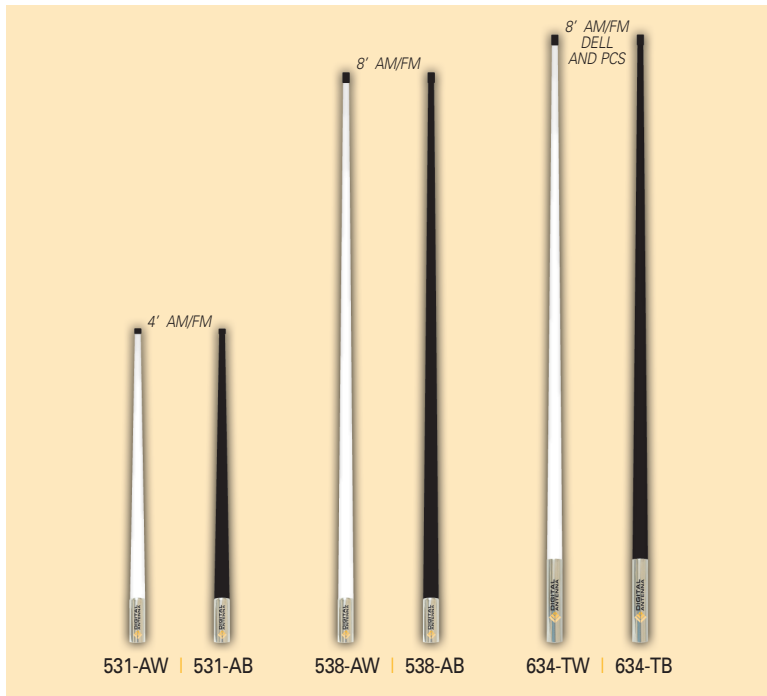

4' | 8' AM/FM ANTENNA

STEREO ANTENNAS

T-TOPS | RADAR ARCHES | SPEEDBOATS
COMMERCIAL VESSELS

When onboard entertainment is your passion, Digital Antenna's AM/FM antennas deliver unbeatable reception and clarity. Choose our 500 GOLD Series dedicated AM/FM antenna or our versatile 600 GOLD Series Trifecta™ antenna combining AM/FM, cell and PCS in one durable antenna.

All AM/FM and Trifecta™ Antennas Feature:

- Soldered connections.
- High gloss urethane finish.
- Durable 316 grade stainless steel ferrules.

Hand-assembled and tuned for maximum gain.

500 GOLD Series: 4' – 531-AW | 531-AB 8' – 538-AW | 538-AB

Mount: Standard 1"–14 threaded base.
Connector: Un-attached Motorola type plug.
Cable: Includes 15' exclusive low-loss, tinned braid, foil shielded, UV stable RG-8X marine cable.

Digital Antenna's 4' AM/FM antennas (531-AW | 531-AB) are designed to match our 4' VHF (528-VW | 528-VB) and 4' cellular (563-CW | 563-CB) antenna.

Product Technical Specifications

Radiation Pattern	Omni-Directional
Gain (Trifecta™ Cell)	9 dBi
Gain (AM/FM)	N/A
VSWR (Trifecta™ Cell)	< 1.5:1 = 810-900 and 1800-1990 MHz
Frequency (AM/FM)	Receive Only 500-1600 KHz, 88-108 MHz
Impedance	50 ohms
Max input power (Trifecta™ Cell)	250 watts
Exterior finish	White, UV stable poly-urethane coating
Ferrules	316 Stainless Steel
Wind rating	115 mph (4'), 95 mph (8')
Cable (Trifecta™)	20' exclusive RG-8X (Qty 2)
Cable (AM/FM)	15' exclusive RG-8X
RF Connector (Trifecta™ Cell)	Mini-UHF female (factory attached) with double male adapter
RF connector (AM/FM)	Motorola type plug
Installation	1"-14 female threads